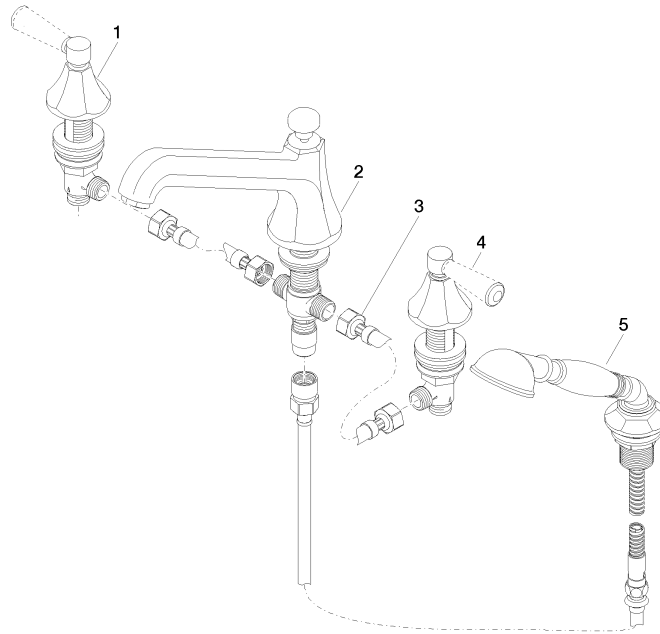

ST 030 100 3370

- spout: circular, air-enriched flow
- max. spout flow rate 23 l/min
- Hand shower: COMPACT RAIN, max. flow rate 6.8 l/min (at 3 bar)
- complete hand shower set with anti-scale system
- 225mm projection
- automatic bath/shower diverter
- height of mixer 185 mm
- height up to aerator 140 mm
- hole diameter valve 32 mm
- hole diameter spout 32 mm
- hole diameter for complete hand shower set 32 mm
- rosette for spout Ø 70mm
- rosette for complete hand shower set Ø 60mm
- rosette for deck valve Ø 60mm
- metal shower hose 1750mm with integrated anti-twist protection

Individual components of this set

You need the following components for this set

1x 27 502 370-00

2x 11 170 370-00

MADISON Bath shower set for bath rim or tile edge installation - Chrome

MADISON

ST 030 100 3370

ST 030 100 3370

mm [inches]
1:10

Flow rate chart

Certificates

LGA_8028.

Belgaqua_21-380-
27_4.

ST 030 100 3370

Spare parts list

No.	Item Number	Name	Quantity used	Delivery time
1	20 000 370-00	side panel	1	60
2	13 502 380-00	spout	1	60
3	12 502 970 90	High pressure hose 1/2" x 1/2" x 400 mm -	2	2
4	20 000 371-00	side panel	1	60
5	27 703 370-00	shower set	1	60