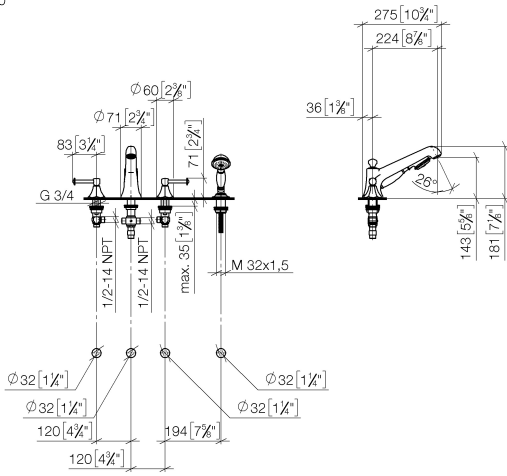

ST 030 100 3370

- spout: circular, air-enriched flow
- max. spout flow rate 23 l/min
- Hand shower: COMPACT RAIN, max. flow rate 6.8 l/min (at 3 bar)
- complete hand shower set with anti-scale system
- 225mm projection
- automatic bath/shower diverter
- height of mixer 185 mm
- height up to aerator 140 mm
- hole diameter valve 32 mm
- hole diameter spout 32 mm
- hole diameter for complete hand shower set 32 mm
- rosette for spout Ø 70mm
- rosette for complete hand shower set Ø 60mm
- rosette for deck valve Ø 60mm
- metal shower hose 1750mm with integrated anti-twist protection

ST 030 100 3370

MADISON Bath shower set for bath rim or tile edge installation - Chrome

MADISON

ST 030 100 3370

MADISON Bath shower set for bath rim or tile edge installation - Chrome

MADISON

ST 030 100 3370

ST 030 100 3370

mm [inches]
1:10

Flow rate chart

Certificates

LGA_8028.

Belgaqua_21-380-
27_4.

ST 030 100 3370

Spare parts list

No.	Item Number	Name	Quantity used	Delivery time
1	20 000 370-00	side panel	1	60
2	13 502 380-00	spout	1	60
3	12 502 970 90	High pressure hose 1/2" x 1/2" x 400 mm -	2	2
4	20 000 371-00	side panel	1	60
5	27 703 370-00	shower set	1	60